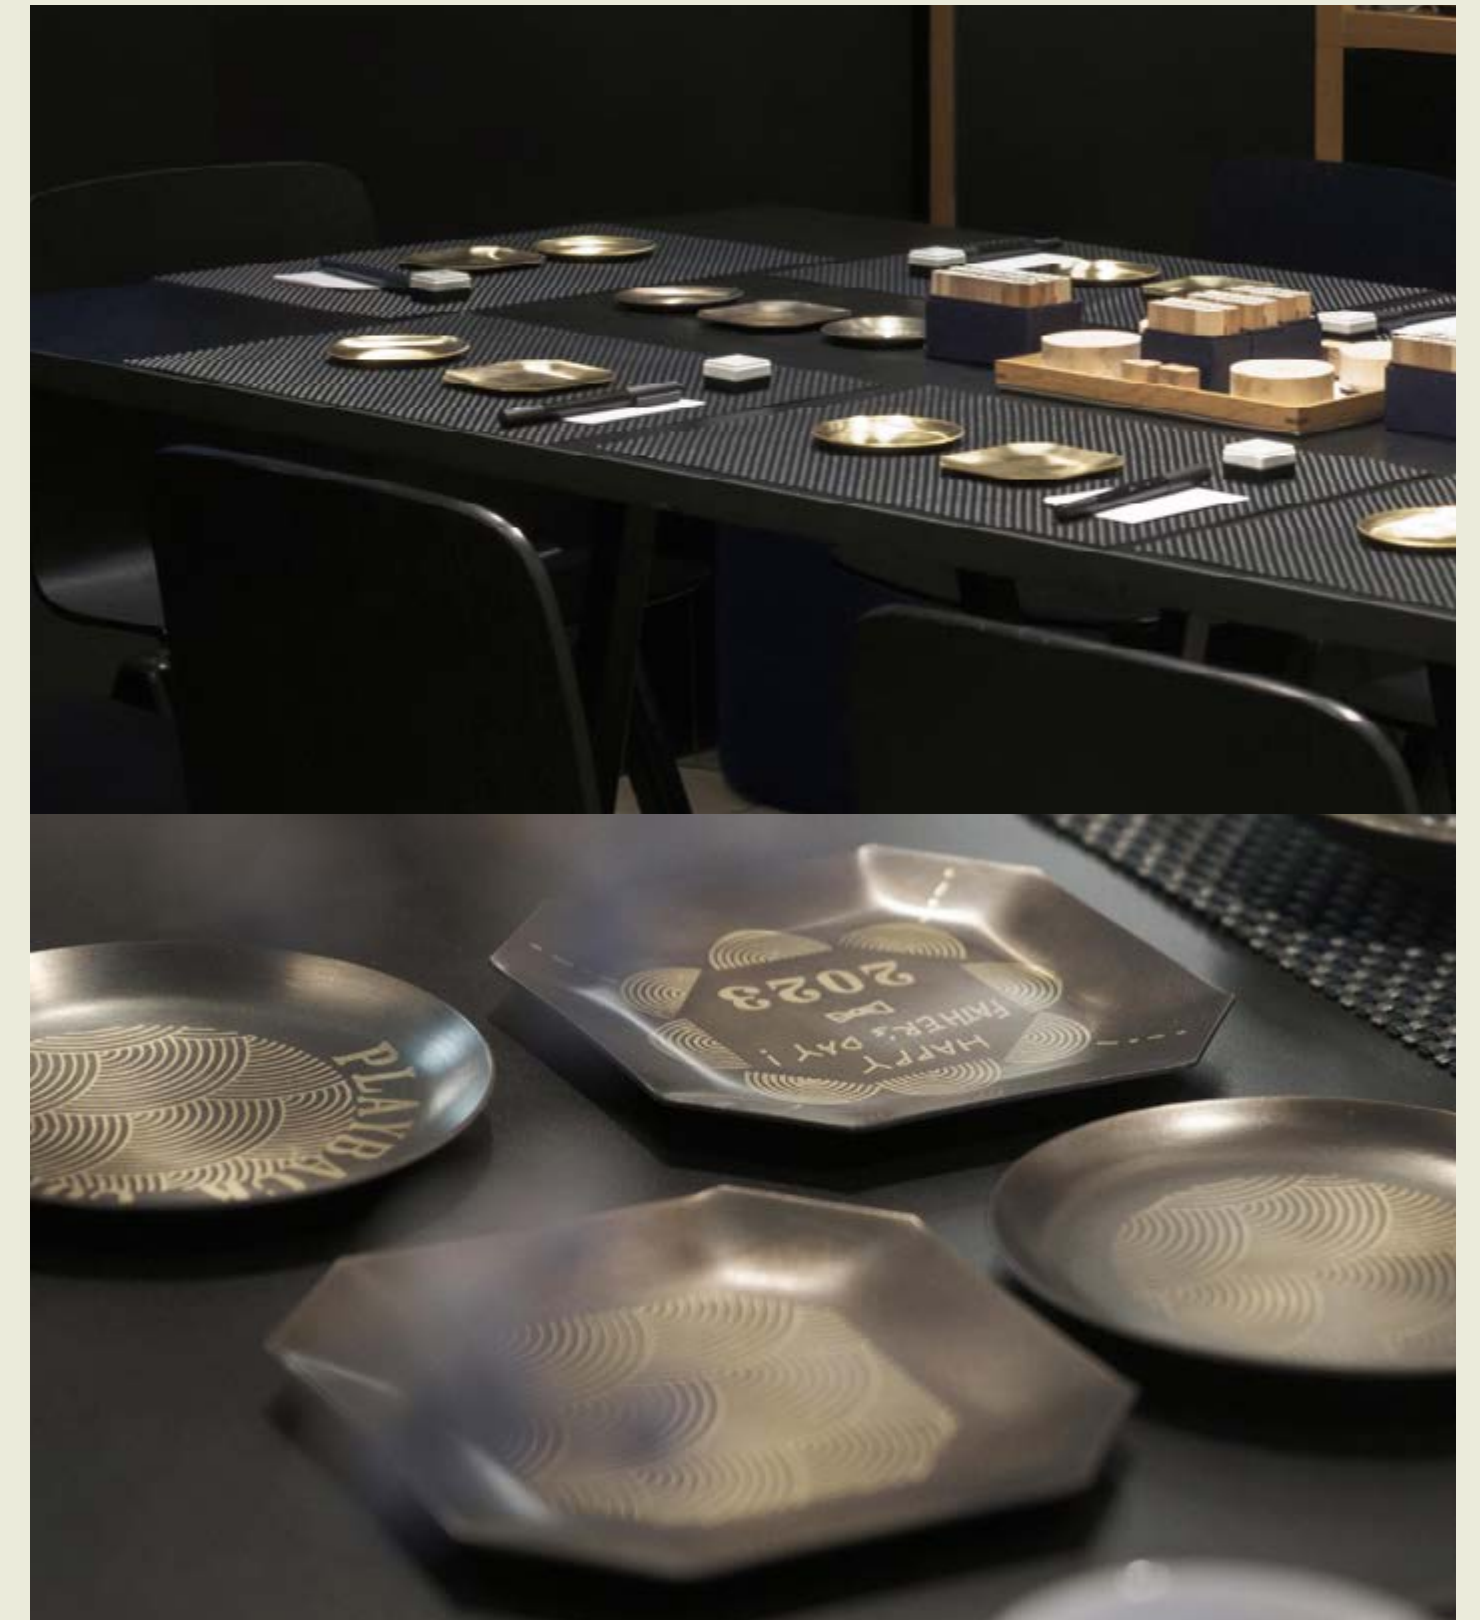

A. Lange & Söhne (Seasonal Event)